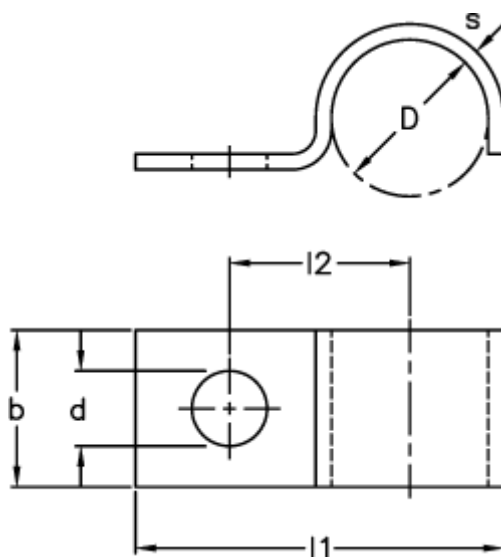

Data Sheet

Article number: 025207000015

Description: Norma retaining clip type 520
BSN 15x20x2 W1

Measures

$b = 20$

$D = 15$

$d = 7$

$l1 = 28.5$

$l2 = 19.0$

$s = 2$